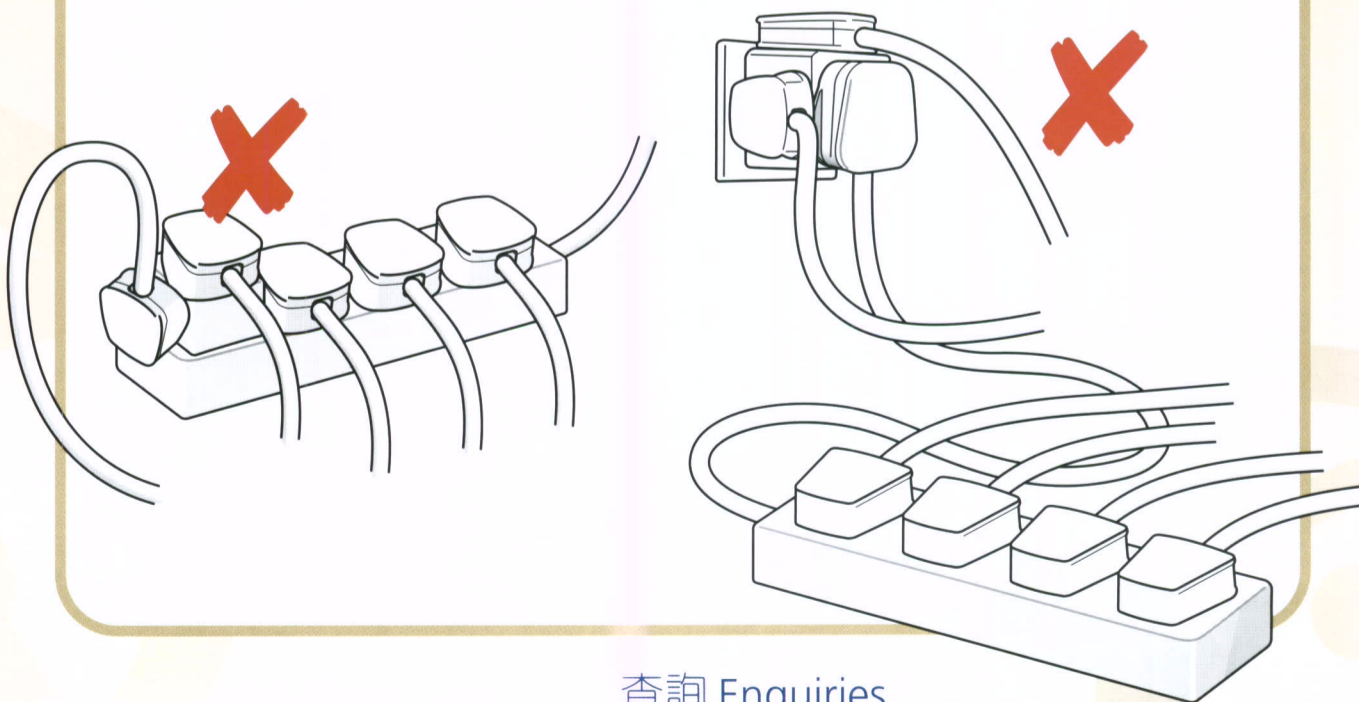

安全使用插頭、萬能蘇及拖板

Safe Use of Plugs, Adaptors and Extension Units

使用符合安全規格的插頭、萬能蘇及拖板。
Use plugs, adaptors and extension units which comply with the safety requirements.

切勿使用有不規則插孔或沒有安全活門的萬能蘇或拖板。
Do not use adaptors or extension units with irregular holes or without safety shutters.

每一個供電插座上應只插上一個萬能蘇或一個拖板。拖板上不應插上任何萬能蘇，而萬能蘇上亦不應插上任何拖板。
No more than one adaptor or one extension unit should be inserted into a socket outlet. No adaptor should be inserted into an extension unit and vice versa.