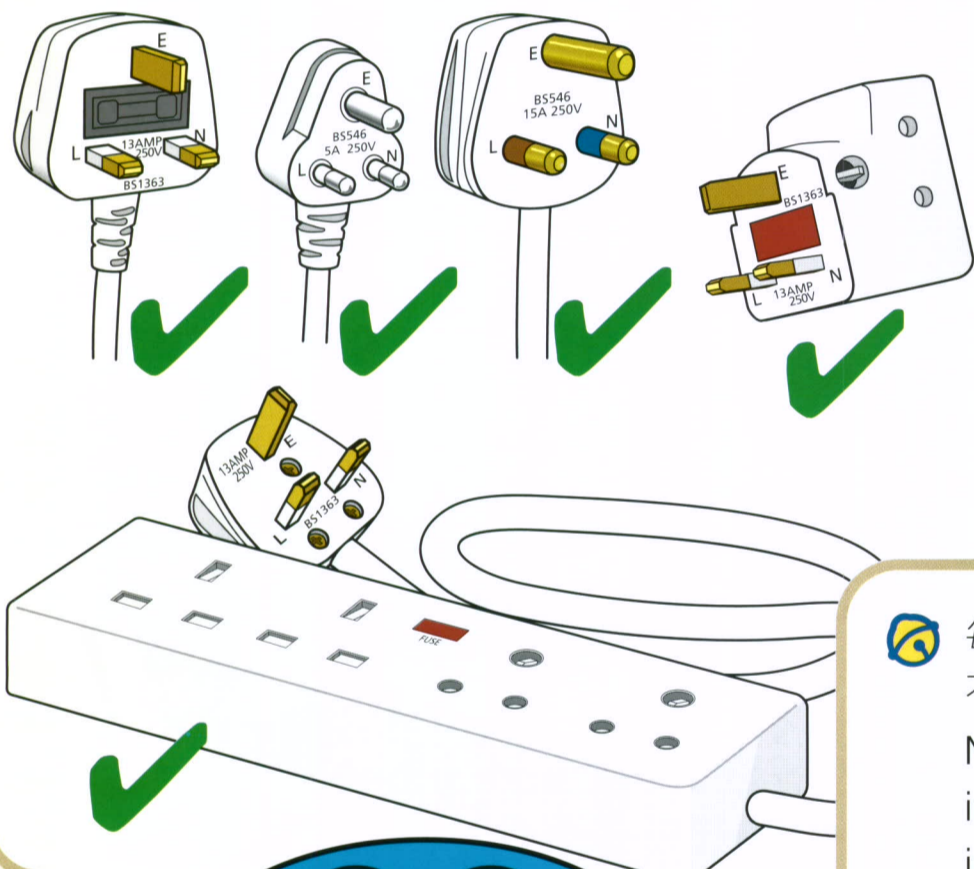

安全使用插頭、萬能蘇及拖板

Safe Use of Plugs, Adaptors and Extension Units

使用符合安全規格的插頭、萬能蘇及拖板。
Use plugs, adaptors and extension units which comply with the safety requirements.

切勿使用有不規則插孔或沒有安全活門的萬能蘇或拖板。
Do not use adaptors or extension units with irregular holes or without safety shutters.

每一個供電插座上應只插上一個萬能蘇或一個拖板。拖板上不應插上任何萬能蘇，而萬能蘇上亦不應插上任何拖板。
No more than one adaptor or one extension unit should be inserted into a socket outlet. No adaptor should be inserted into an extension unit and vice versa.