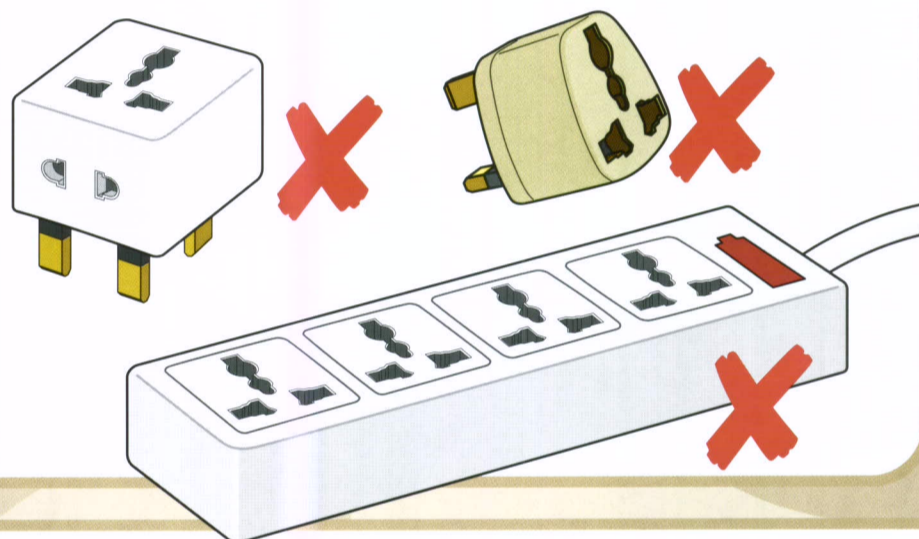

安全使用插頭、萬能蘇及拖板

Safe Use of Plugs, Adaptors and Extension Units

使用符合安全規格的插頭、萬能蘇及拖板。
Use plugs, adaptors and extension units which comply with the safety requirements.

切勿使用有不規則插孔或沒有安全活門的萬能蘇或拖板。
Do not use adaptors or extension units with irregular holes or without safety shutters.

每一個供電插座上應只插上一個萬能蘇或一個拖板。拖板上不應插上任何萬能蘇，而萬能蘇上亦不應插上任何拖板。
No more than one adaptor or one extension unit should be inserted into a socket outlet. No adaptor should be inserted into an extension unit and vice versa.